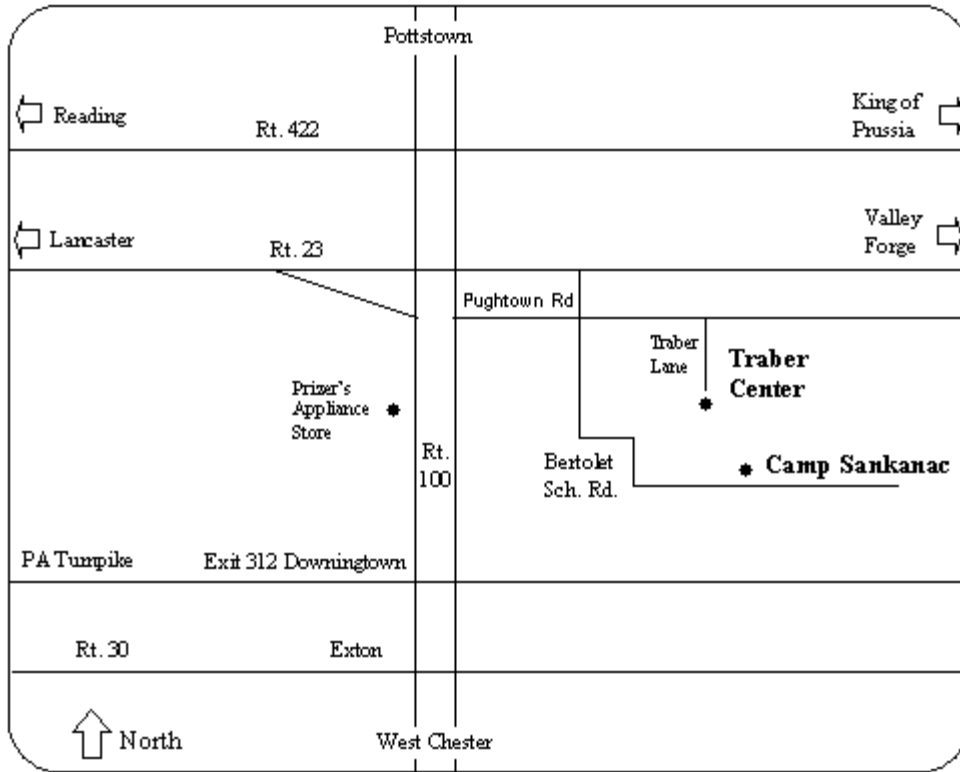

DIRECTIONS TO TRABER CENTER

From Turnpike

- Take PA turnpike to exit 312 (Downingtown)
- Take Route 100 North, 9 miles to Pughtown
- Turn right onto Pughtown Road and go 1 mile
- Go past the Camp Sankanac sign (at Bertolet School Road)
- Make next right onto Traber Lane

From East (King of Prussia)

- Take Route 202 South to Route 422 West
- Take 100 South for 5 miles
- Turn left onto Pughtown Road (1 mile south of Route 23) and go 1 mile
- Go past the Camp Sankanac sign (at Bertolet School Road)
- Make next right onto Traber Lane