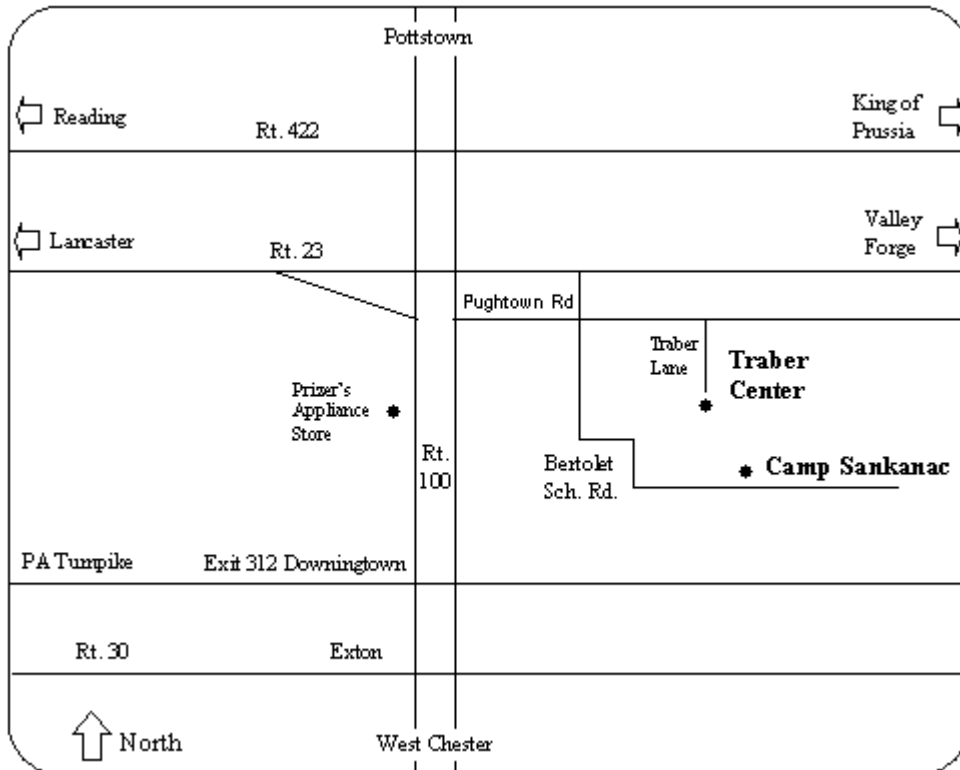

DIRECTIONS TO TRABER CENTER

From Turnpike

- Take PA turnpike to exit 312 (Downingtown)
- Take Route 100 North, 9 miles to Pughtown
- Turn right onto Pughtown Road and go 1 mile
- Go past the Camp Sankanac sign (at Bertolet School Road)
- Make next right onto Traber Lane

From East (King of Prussia)

- Take Route 202 South to Route 422 West
- Take 100 South for 5 miles
- Turn left onto Pughtown Road (1 mile south of Route 23) and go 1 mile
- Go past the Camp Sankanac sign (at Bertolet School Road)
- Make next right onto Traber Lane